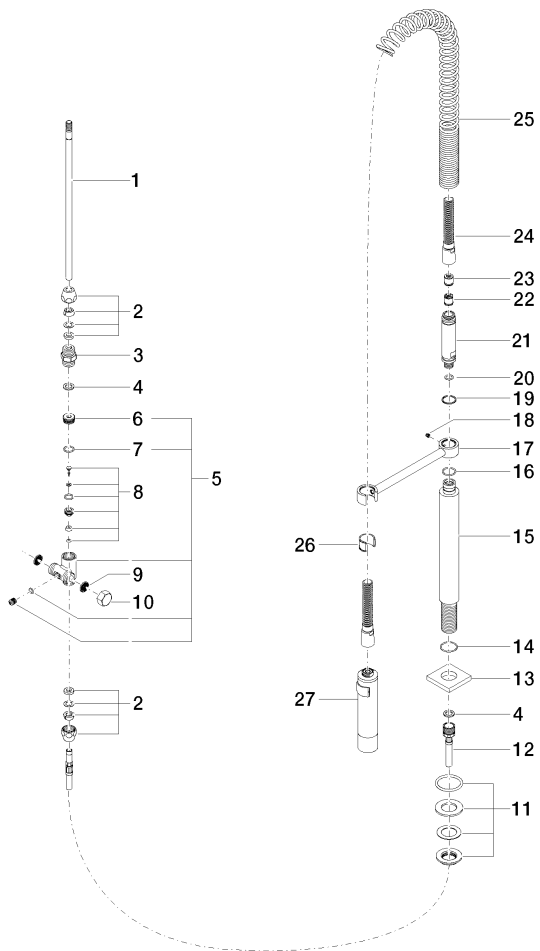

Profi spray set - Chrome

LOT

27 784 970

- spray flow
- automatic diverter for spout/Profi spray set
- height of mixer 665 mm
- individual rosette 55 x 55 mm
- profi spray hole diameter 30mm
- sprayface with anti-scaling system
- lead-free

Can only be combined with 32800680, 32843680.

Intrinsic protection against back flow.

	Chrome	27 784 970-00
	Brushed Platinum	27 784 970-06
	Platinum	27 784 970-08
	Dark Chrome	27 784 970-19
	Brushed Chrome	27 784 970-93
	Brushed Dark Platinum	27 784 970-99

27 784 970

mm [inches]
M 1:10

Flow rate chart

Certificates

Belgaqua_22_277_2
7_3.

27 784 970

Parts for other finishes can be found here: [Brushed](#) [Platinum](#)

27 784 970

Spare parts list

No.	Item Number	Name	Quantity used	Delivery time
1	04 24 02 046 01-07	pipe	1	10
2	90 23 30 040 00-00	threaded connector	2	10
3	90 24 03 168 00 90	nipple	1	2
4	90 14 20 002 00 90	seal	2	2
5	90 17 09 046 10 90	diverter	1	2
6	09 24 04 112 10 90	nipple	1	2
7	90 14 10 033 00 90	seal	1	2
8	90 21 10 031 10 90	diverter	1	2
9	09 23 01 039 90	sieve	2	2
10	04 21 02 006 00 92	cap	1	2
11	04 23 10 004 03 90	fixing set	1	2
12	09 30 04 067 90	hose	1	2
13	09 27 97 033-00	rosette	1	10
14	09 14 10 120 90	seal	1	2
15	09 11 10 066 10-00	connection	1	60
16	09 14 10 031 90	seal	1	2
17	04 17 20 014 00-00	holder	1	10
18	09 31 11 049 90	pin	1	2
19	09 14 15 012 90	ring	1	2
20	09 14 10 003 90	seal	1	2
21	09 30 01 067 10-00	adaptor	1	10
22	90 23 01 141 00 90	back-flow preventer	1	2
23	09 23 01 046 90	back-flow preventer	1	2
24	90 30 02 065 00-00	hose	1	10
25	09 16 02 034 90	spring	1	2
26	90 18 40 035 00 90	sleeve	1	2
27	04 12 11 094 10-00	shower	1	10